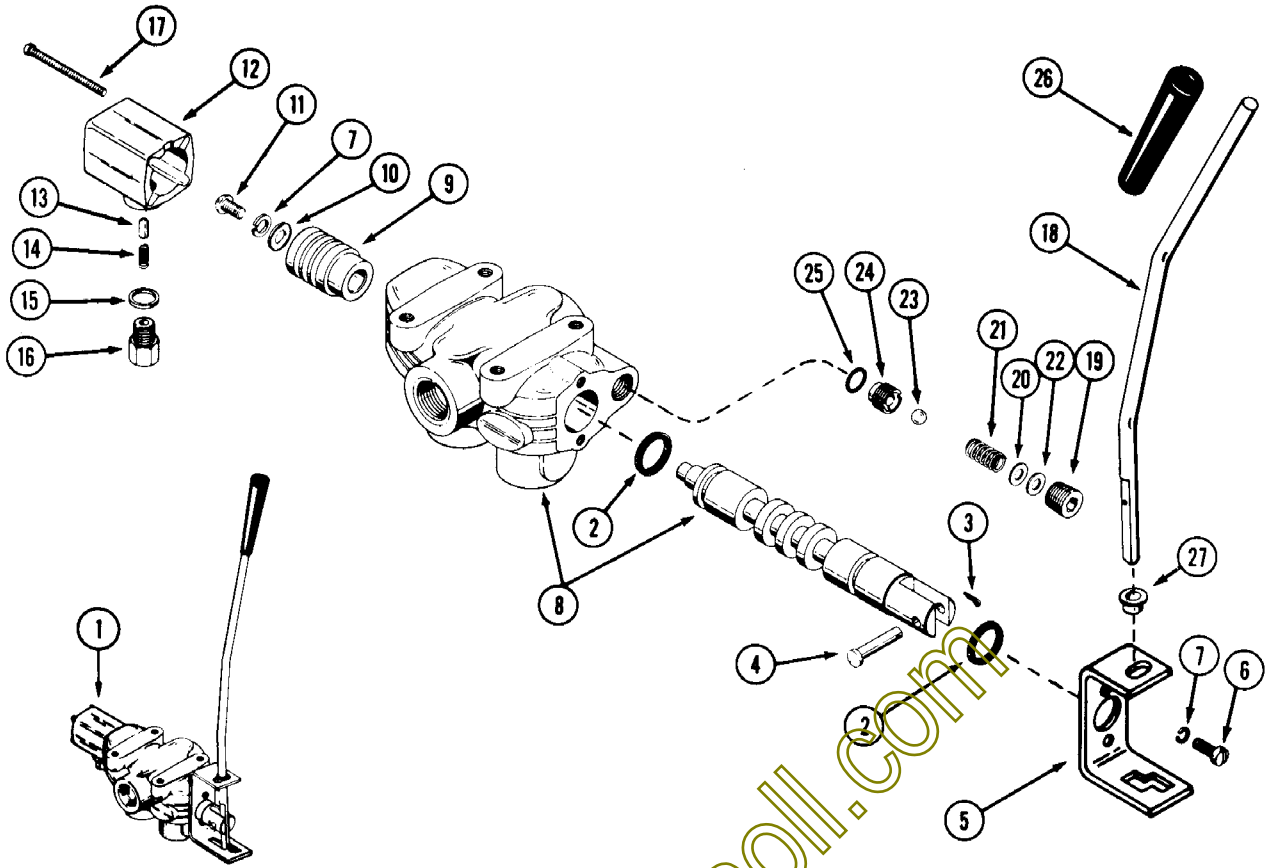

MODEL L-19 FLOW CONTROL VALVE KIT

REF.	PART NO.	DESCRIPTION	REQ'D
1	C 23618	VALVE - flow control	1
2	C 18720	LEVER - valve	1
3	A 61683	KNOB - lever	1
4	113- 12	BOLT - 1/4" x 2-1/2" NC hex.	2
5	131- 1115	NUT - lock 1/4" NC hex	2
6	218- 485	FITTING - elbow 90° 1/2" NPT	2
7	218- 445	FITTING - straight 1/2" NPT	1
8	C 25390	TUBE - flow control valve to tube	1
9	C 23407	TUBE - bypass to return line	1
10	C 23600	TUBE - valve to tractor valve	1
11	C 19405	TUBE - heat exchanger	1
12	C 18721	HOSE - return	1
13	214- 6	CLAMP - hose	2
14	C 23879	TUBE - PTO valve to tube	1
15	C 21592	SPACER.	2
	C 18719	DECAL - valve, "slow - fast"	1
	A 27365	"O" RING - shaft.	2
	F 62023	SNAP RING - shaft	2

casecoltingersoll.com

J-17 HYDRAULIC PTO VALVE

REF.	PART NO.	DESCRIPTION	REQ'D
1	C 18281	VALVE - control	1
2	C 11891	SEAL - U-cup	2
3	132- 5	PIN - cotter 1/16" x 1/2"	1
4	36627	PIN - handle	1
5	C 19422	BRACKET - handle.	1
6	71- 410	SCREW - 1/4" x 5/8" NC fillister head.	2
7	36628	LOCKWASHER - 1/4"	3
8	NSS	BODY AND SPOOL ASSEMBLY (Order C18281)	1
9	C 11895	ADAPTER - spool	1
10	95- 4	WASHER - plain 1/4"	1
11	75- 48	SCREW - 1/4" x 1/2" rd. hd. machine	1
12	C 11893	BONNET - detent	1
13	C 11901	PIN - detent	1
14	C 11892	SPRING - detent	1
15	C 11886	WASHER - detent spring	1
16	C 11887	CAP - detent	1
17	169- 88	SCREW - bonnet # 8-32 x 2" fillister head	4
18	C 19423	LEVER - valve.	1
19	221- 842	PLUG - relief 3/8" NPT.	1
20	D 39712	SHIM - .010" thick.	UAR
21	T 40189	SPRING - relief	1
22	A 55894	SHIM - .020" thick.	UAR
23	211- 11	BALL - relief 3/8"	1
24	C 18417	SEAT - relief	1
25	A 27891	"O" RING - relief seat.	1
26	A 37247	KNOB - hand throttle	1
27	C 12127	BUSHING - nylon	1