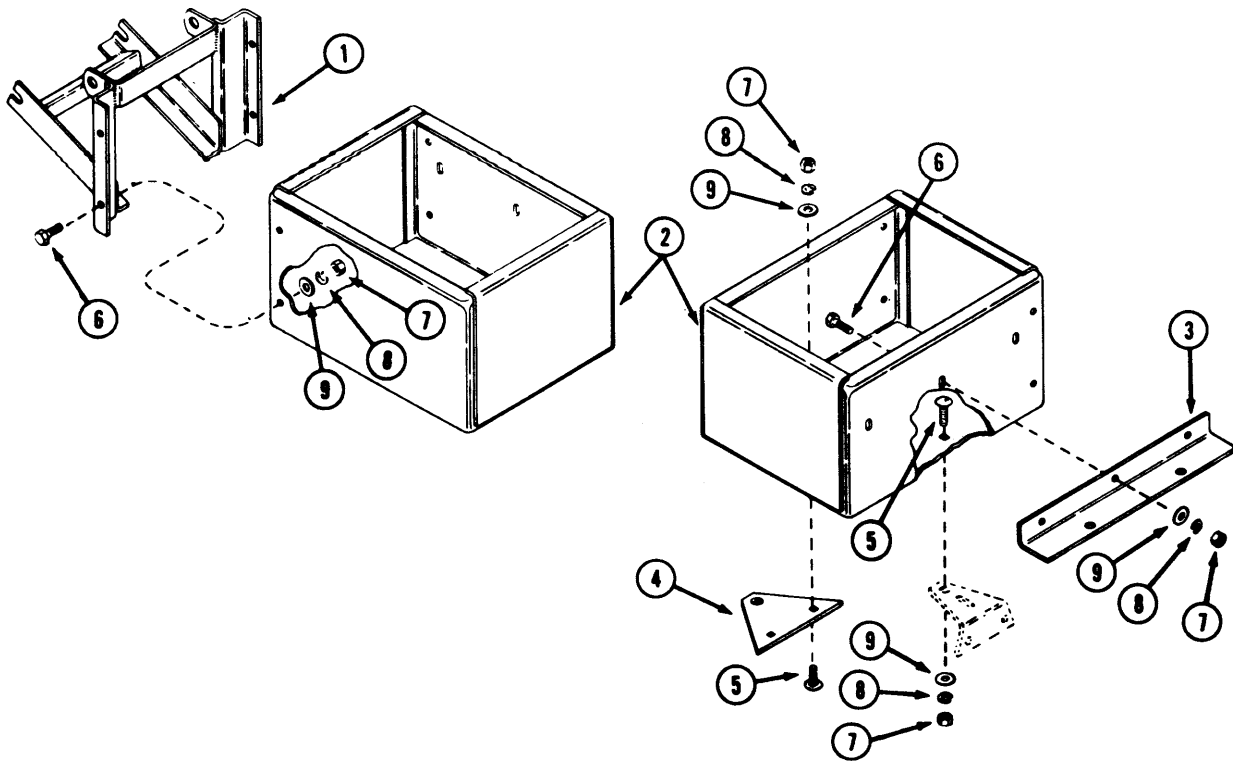

**INDEX**

**H13 WEIGHT BOX**

REF.	PART NO.	DESCRIPTION	REQ'D
1	C17859	FRAME - weight box .....	1
2	C17863	BOX - weight .....	1
3	C17860	SUPPORT - weight box .....	1
4	C17636	PLATE - hitch .....	1
5	111-371	BOLT - 3/8" x 1" round head, square neck.....	3
6	113-207	BOLT - 3/8" x 1" N.C. hex .....	4
7	129-103	NUT - 3/8" N.C. hex .....	7
8	192-21	LOCKWASHER - 3/8" .....	7
9	195-525	WASHER - 3/8" .....	7