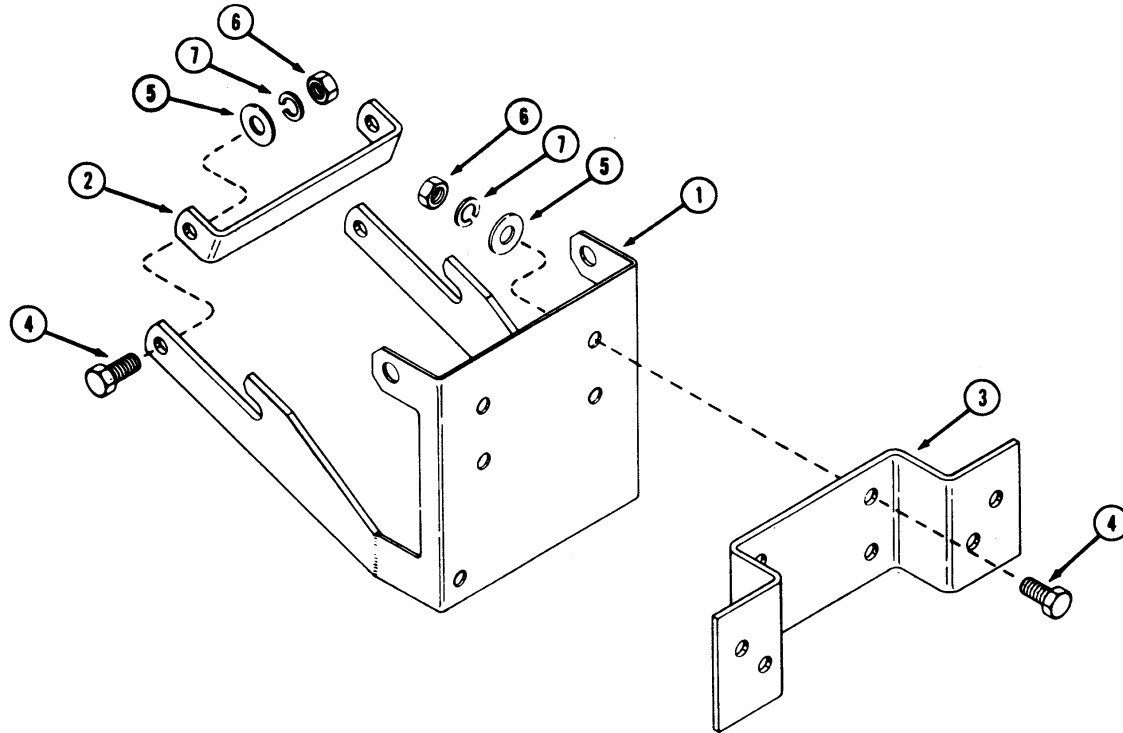

H18 FRONT WEIGHT BRACKETS

REF.	PARTNO.	DESCRIPTION	REQ'D
1	C16581	BRACKET - mounting.....	1
2	C17161	BRACE - rear.....	1
3	C17162	BRACKET - weight mounting	1
4	113-417	BOLT - 1/2" x 1-1/2" N.C. hex, zinc	6
5	195-533	WASHER - 1/2" zinc.....	6
6	129-105	NUT - 1/2" N.C. hex.....	6
7	192-23	LOCKWASHER - 1/2".....	6