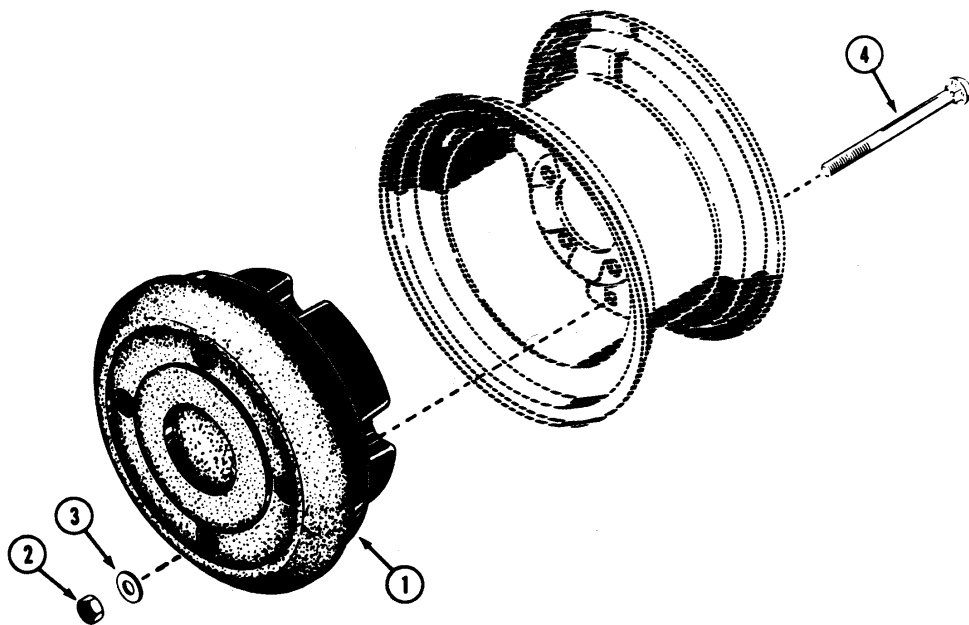

### WW40 WHEEL WEIGHTS

INDEX

### WW30 AND WW30W WHEEL WEIGHTS

**INDEX**

**WW40 WHEEL WEIGHTS  
(4000 Series Tractors)**

<b>REF.</b>	<b>PART NO.</b>	<b>DESCRIPTION</b>	<b>REQ'D</b>
1	NSS	WEIGHT - wheel, 75 lb. (order as Wholegood item) .....	2
2	131-1182	NUT - 1/2" N.C. hex.....	4
3	195-533	WASHER - 1/2" .....	8
4	111-525	BOLT - 1/2" x 6" round head, square neck.....	8

**WW30 AND WW30W WHEEL WEIGHTS  
(3000 Series Tractors)**

1	NSS	WEIGHT - wheel 55 lb. (order as Wholegood Item) .....	2
2	131-1182	NUT - 1/2" N.C. lock .....	8
3	195-533	WASHER -1/2" .....	8
4	111-521	BOLT - 1/2" x 7" carriage (WW30).....	8
4	C30545	BOLT - 1/2"-13 x 8-1/2" (WW30W).....	8