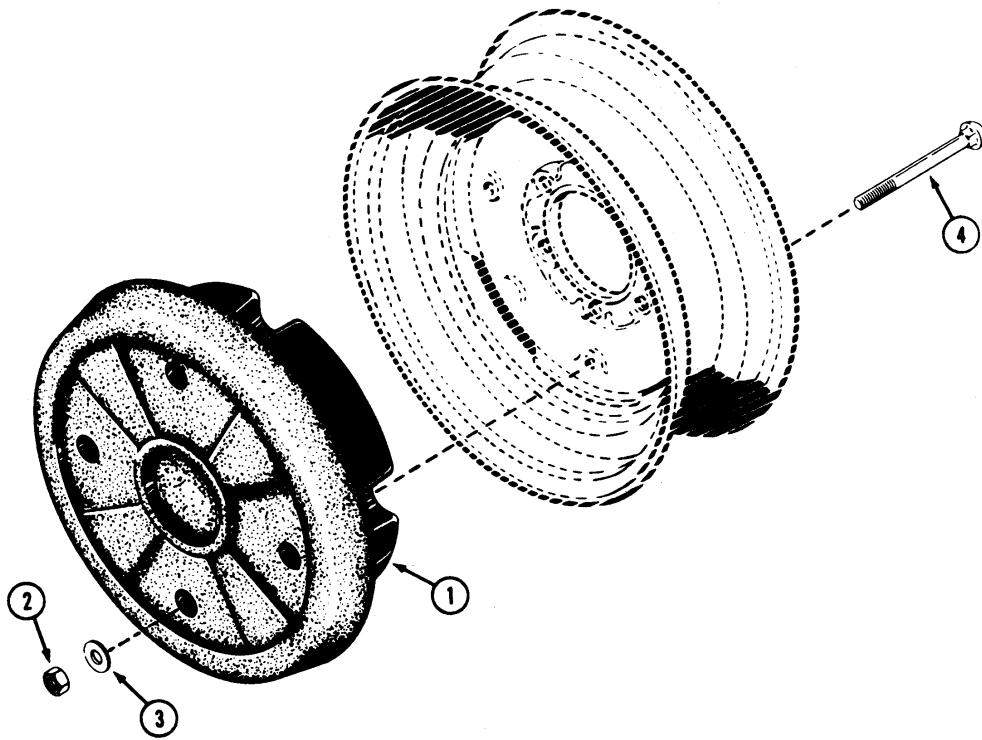

### WW40 WHEEL WEIGHTS

INDEX

### WW30 AND WW30W WHEEL WEIGHTS

**INDEX**

**WW40 WHEEL WEIGHTS  
(4000 Series Tractors)**

<b>REF.</b>	<b>PART NO.</b>	<b>DESCRIPTION</b>	<b>REQ'D</b>
1	NSS	WEIGHT - wheel, 75 lb. (order as Wholegood item) .....	2
2	131-1182	NUT - 1/2" N.C. hex.....	4
3	195-533	WASHER - 1/2" .....	8
4	111-525	BOLT - 1/2" x 6" round head, square neck.....	8

**WW30 AND WW30W WHEEL WEIGHTS  
(3000 Series Tractors)**

1	NSS	WEIGHT - wheel 55 lb. (order as Wholegood Item) .....	2
2	131-1182	NUT - 1/2" N.C. lock .....	8
3	195-533	WASHER -1/2" .....	8
4	111-521	BOLT - 1/2" x 7" carriage (WW30).....	8
4	C30545	BOLT - 1/2"-13 x 8-1/2" (WW30W).....	8